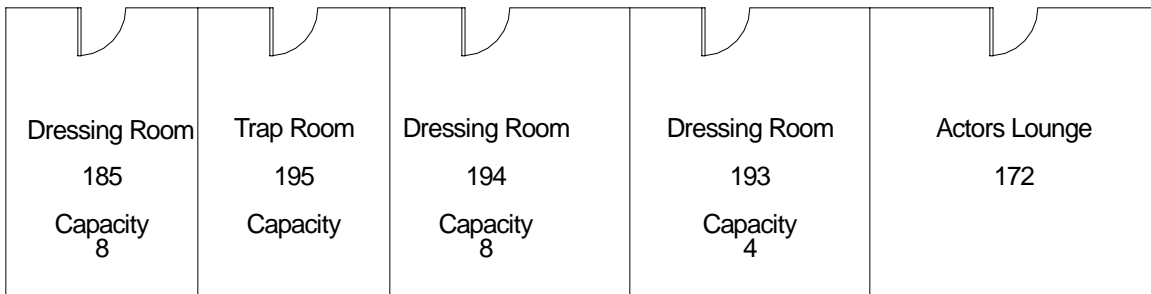

Discovery Downstairs Dressing Rms

Security Entrance  
Emergency Evac.

Mech. Rm 105

Atwood Dressing Rooms

Freight Elevator

Mech. Rm 107

Electrical  
Room

Dressing Room  
186  
Capacity 18

Dressing Room  
184  
Capacity 4

Dressing Room  
190  
Capacity 4

Dressing Room  
191  
Capacity 4

Dressing Room  
192  
Capacity 4

ACA  
Storage  
  
Office

← Discovery Stage Rt

⇒

Discovery  
Stage Left

Telephone  
Room

Dressing Room 181  
Capacity 10

Washrobe 179  
2 Washers and 2 Dryers

Discovery  
Stage Rt

Dressing Room  
185  
Capacity 8

Trap Room  
195  
Capacity

Dressing Room  
194  
Capacity 8

Dressing Room  
193  
Capacity 4