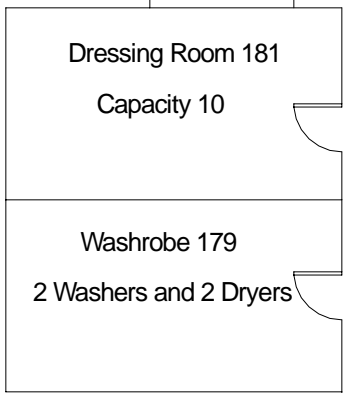

Dressing Room  
184  
Capacity 4

Dressing Room  
190  
Capacity 4

Dressing Room  
191  
Capacity 4

Dressing Room  
192  
Capacity 4

ACA  
Storage  
  
Office

← Discovery Stage Rt

⇒

Discovery  
Stage Left

Telephone  
Room

Dressing Room 181  
Capacity 10

Washrobe 179  
2 Washers and 2 Dryers

Discovery  
Stage Rt

Dressing Room  
185  
Capacity 8

Trap Room  
195  
Capacity

Dressing Room  
194  
Capacity 8

Dressing Room  
193  
Capacity 4