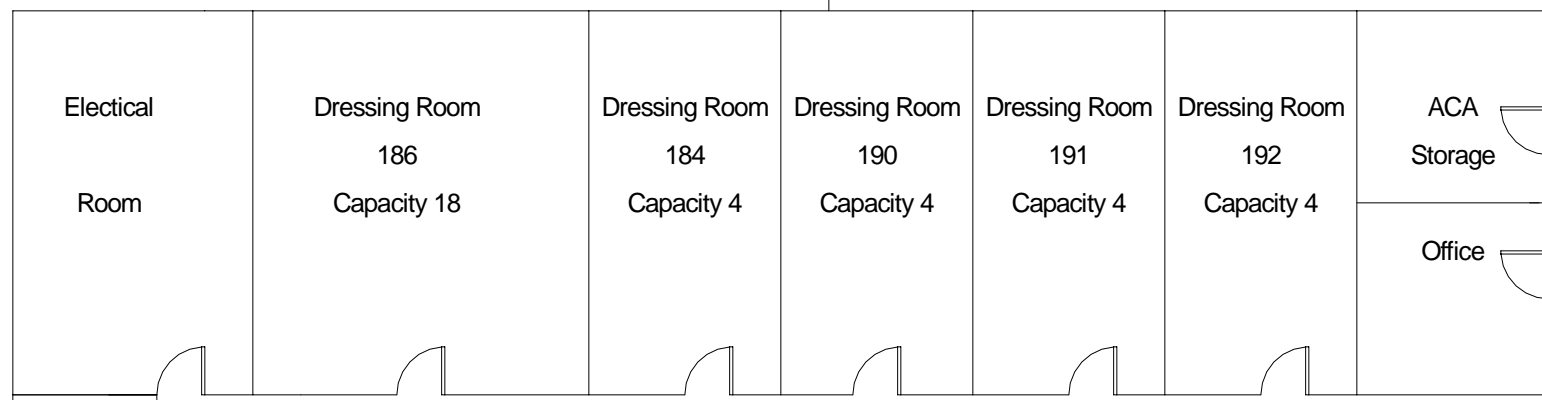

Discovery Downstairs Dressing Rms

Security Entrance  
Emergency Evac.

Mech. Rm 105

Atwood Dressing Rooms

Freight Elevator

Mech. Rm 107

Electrical  
Room

Dressing Room  
186  
Capacity 18

Dressing Room  
184  
Capacity 4

Dressing Room  
190  
Capacity 4

Dressing Room  
191  
Capacity 4

Dressing Room  
192  
Capacity 4

ACA  
Storage  
  
Office

← Discovery Stage Rt

⇒

Discovery  
Stage Left

Telephone  
Room

Dressing Room 181  
Capacity 10

Washrobe 179  
2 Washers and 2 Dryers

Discovery  
Stage Rt

Dressing Room  
185  
Capacity 8

Trap Room  
195  
Capacity

Dressing Room  
194  
Capacity 8

Dressing Room  
193  
Capacity 4