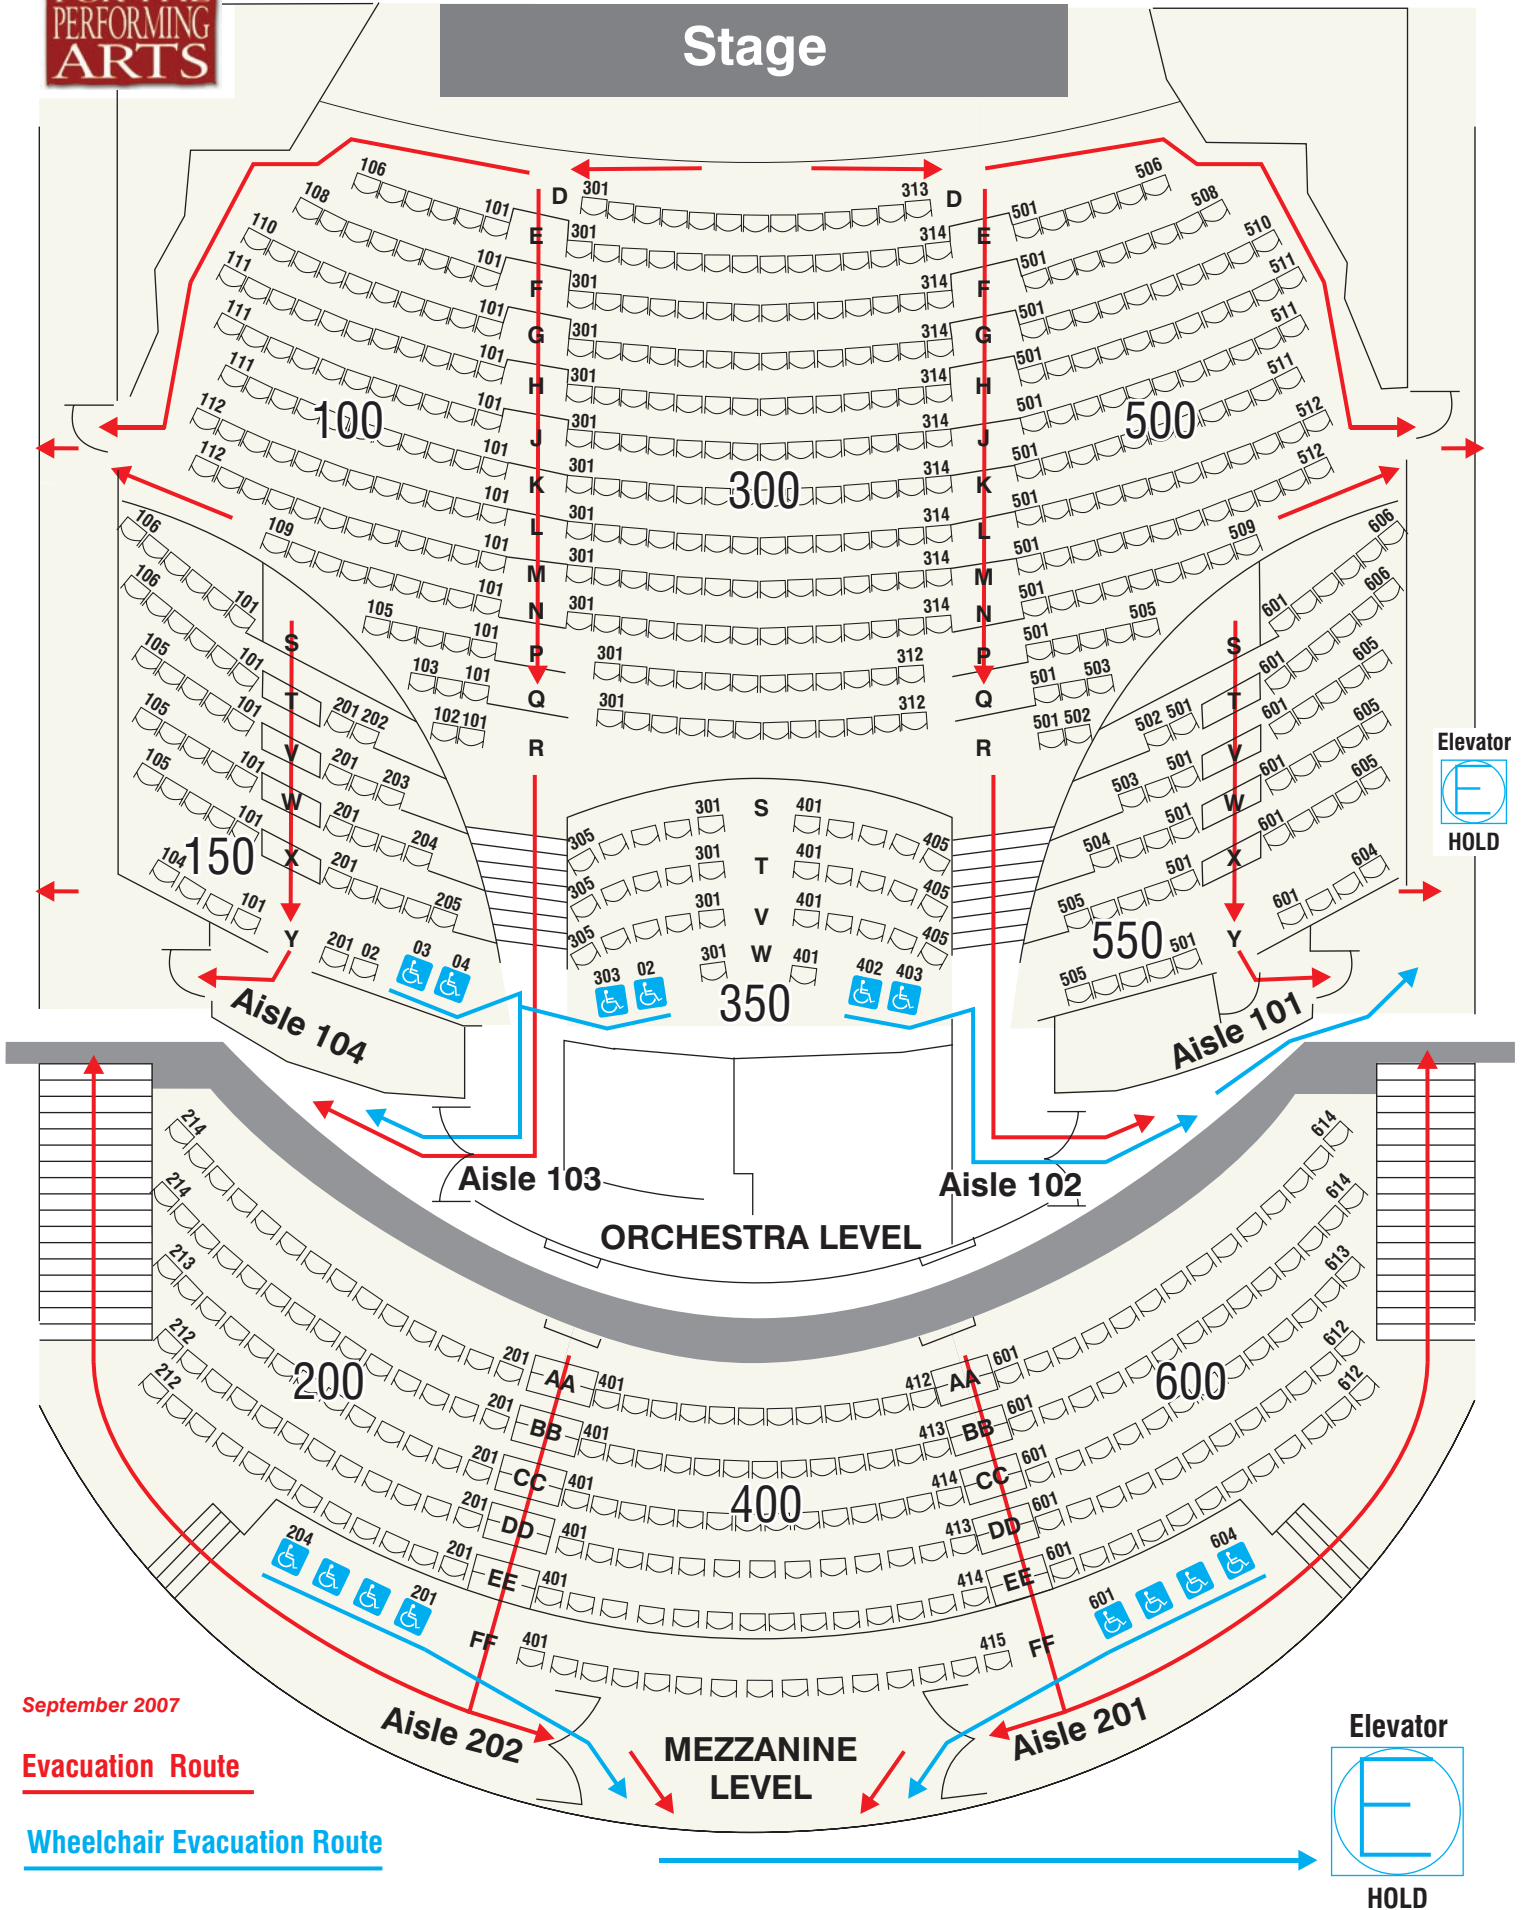

DISCOVERY THEATRE

Stage

Elevator
E
HOLD

Elevator
E
HOLD

September 2007

Evacuation Route

Wheelchair Evacuation Route