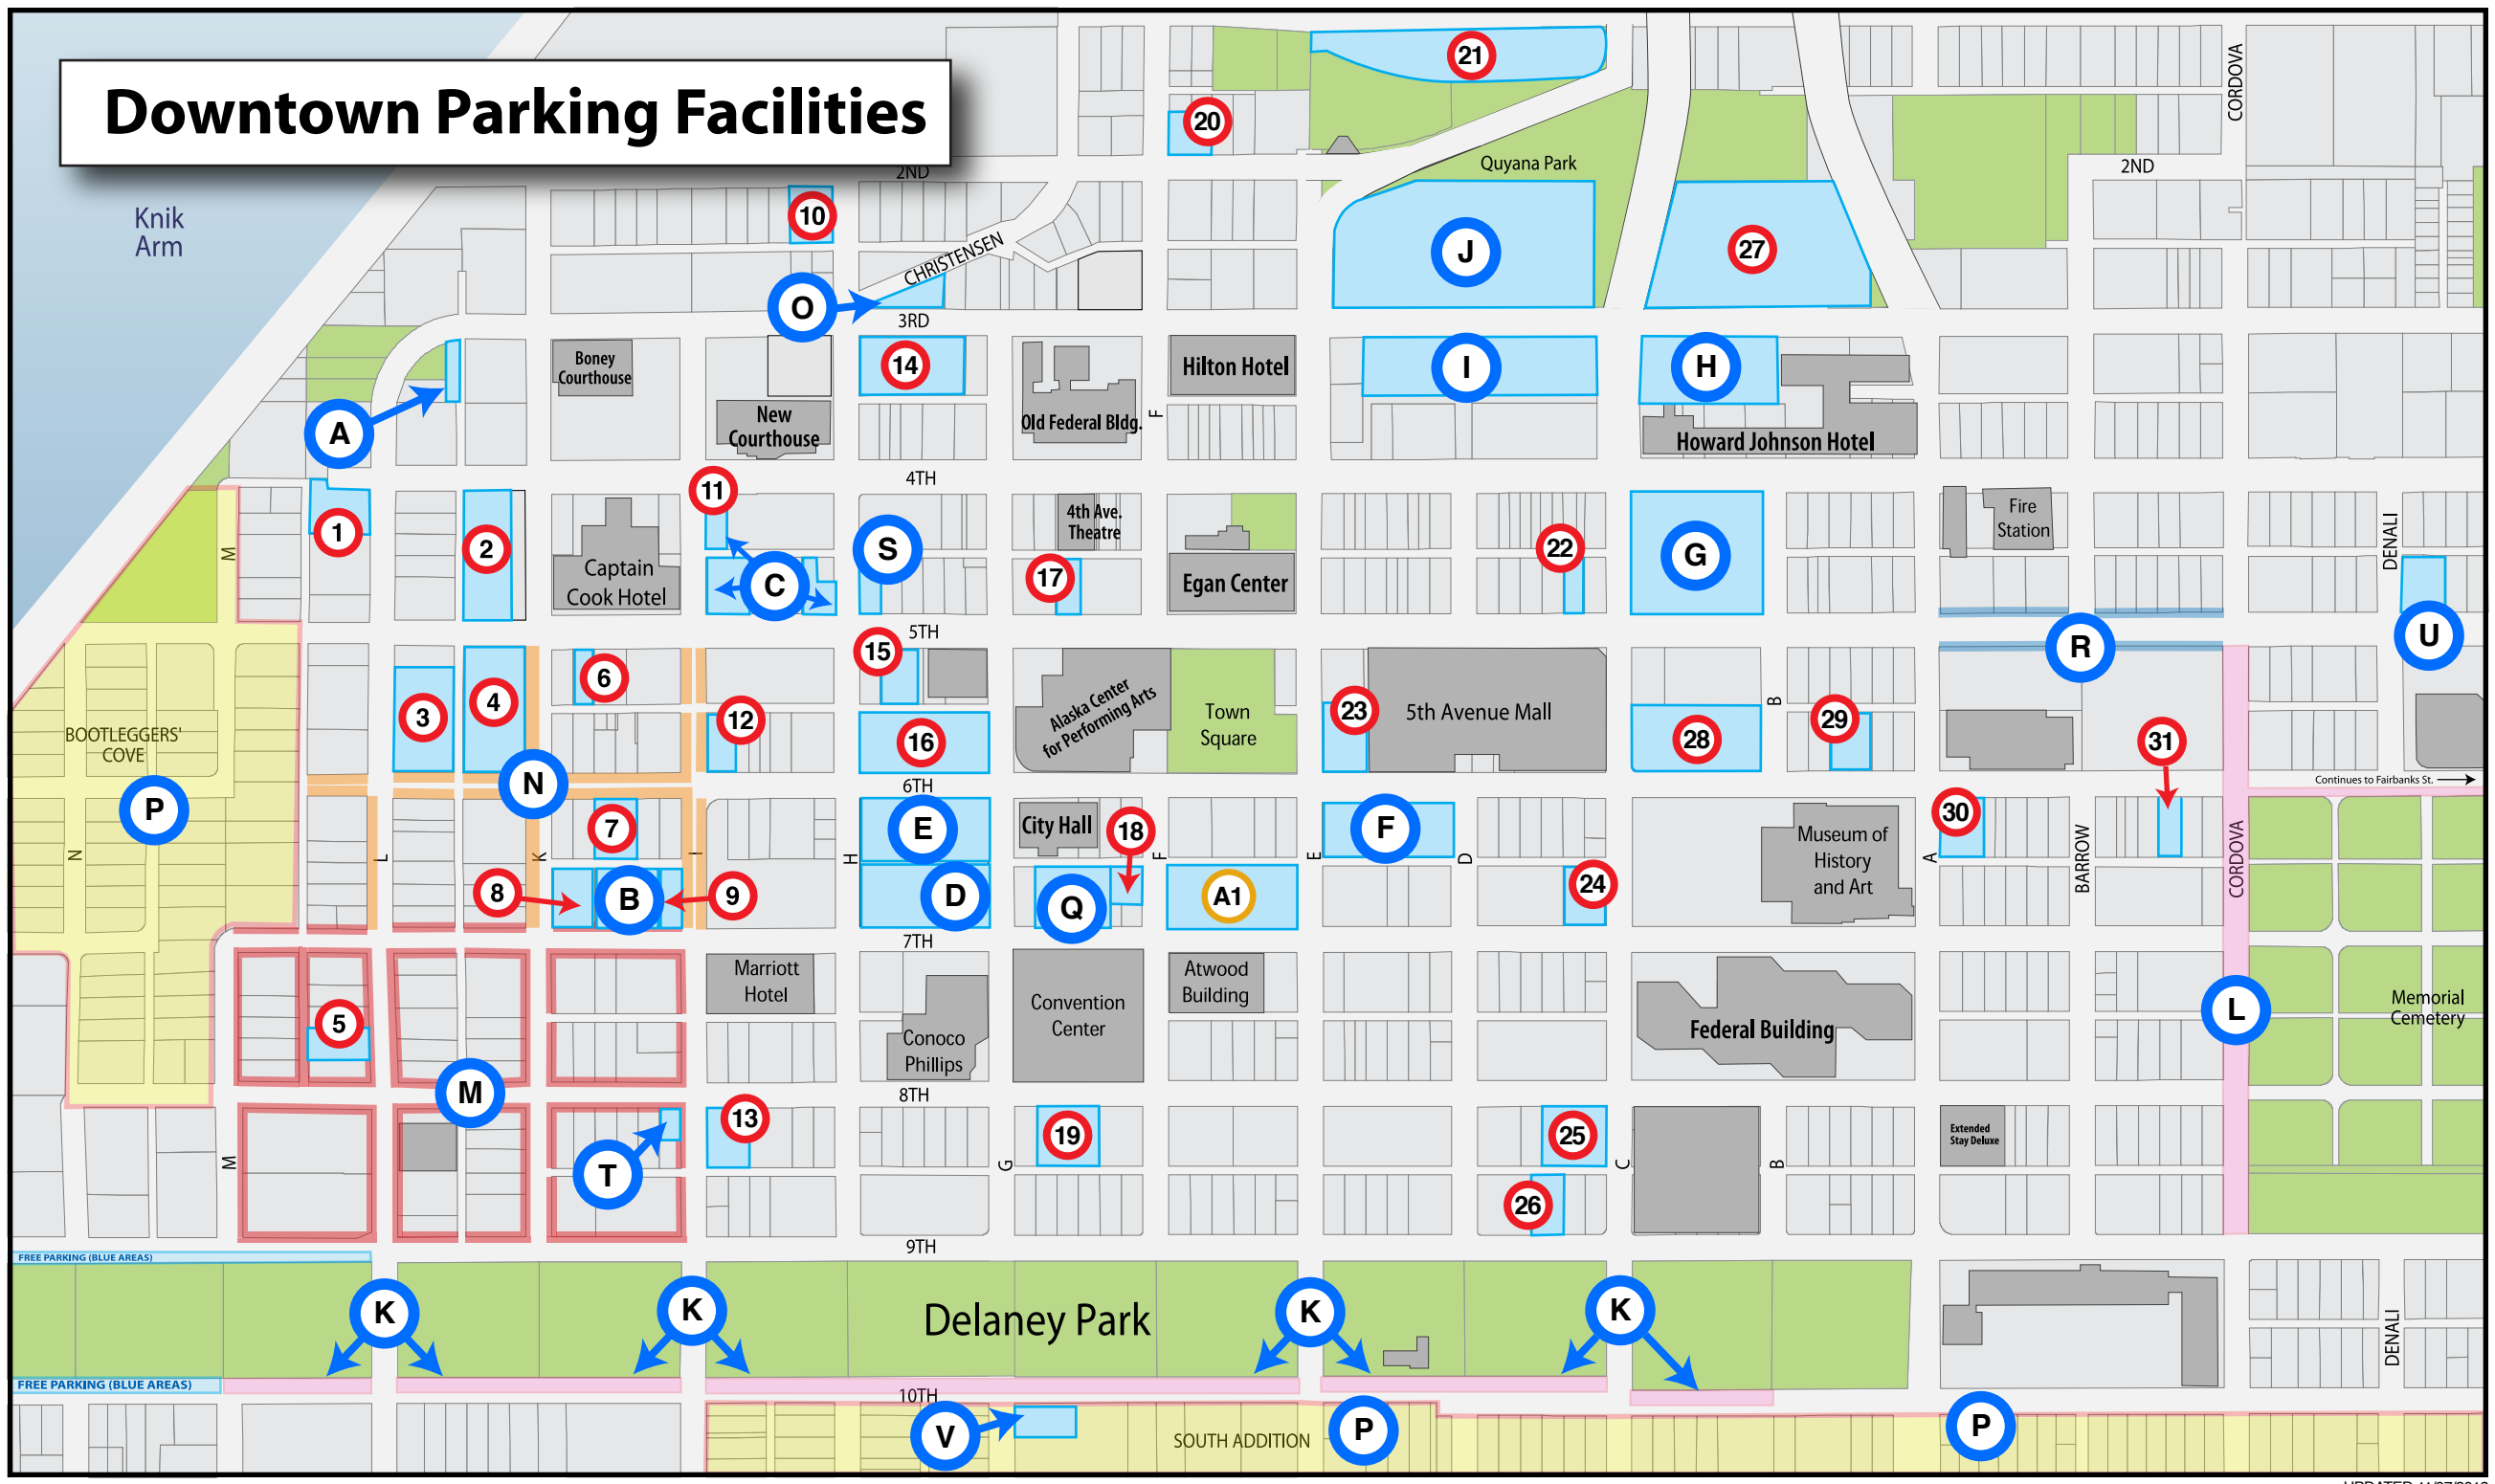

Downtown Parking Facilities